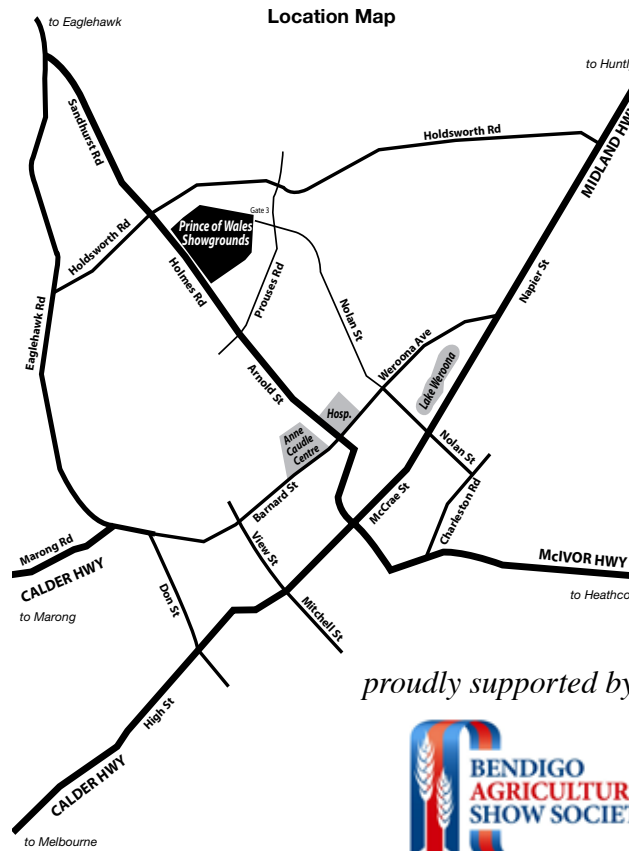

proudly supported by: